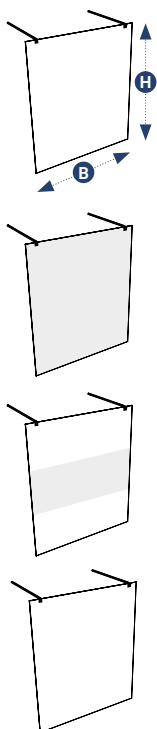

B ↔	Effectieve maat	H ↕	REF	S
SPEED stock transparant aquaclean	1000mm	963mm	2000mm	211.001.000.###.101.109	€ 750
	1200mm	1163mm	2000mm	211.002.000.###.101.109	€ 790
	1400mm	1363mm	2000mm	211.003.000.###.101.109	€ 850
	1600mm	1563mm	2000mm	211.004.000.###.101.109	€ 925
	1800mm	1763mm	2000mm	211.005.000.###.101.109	€ 1.000
SPEED stock GRIS aquaclean	1000mm	963mm	2000mm	211.001.000.###.106.109	€ 850
	1200mm	1163mm	2000mm	211.002.000.###.106.109	€ 890
	1400mm	1363mm	2000mm	211.003.000.###.106.109	€ 950
	1600mm	1563mm	2000mm	211.004.000.###.106.109	€ 1.025
	1800mm	1763mm	2000mm	211.005.000.###.106.109	€ 1.100
SPEED stock transparant met zone intime (800mm)	1000mm	963mm	2000mm	211.001.000.###.101.110	€ 850
	1200mm	1163mm	2000mm	211.002.000.###.101.110	€ 890
	1400mm	1363mm	2000mm	211.003.000.###.101.110	€ 950
	1600mm	1563mm	2000mm	211.004.000.###.101.110	€ 1.025
	1800mm	1763mm	2000mm	211.005.000.###.101.110	€ 1.100
SPEED stock OPAL WHITE aquaclean	1000mm	963mm	2000mm	211.001.000.###.119.109 ●	€ 850
	1200mm	1163mm	2000mm	211.002.000.###.119.109 ●	€ 890
	1400mm	1363mm	2000mm	211.003.000.###.119.109 ●	€ 950
	1600mm	1563mm	2000mm	211.004.000.###.119.109 ●	€ 1.025
	1800mm	1763mm	2000mm	211.005.000.###.119.109 ●	€ 1.100

● zijn pas beschikbaar vanaf oktober 2025